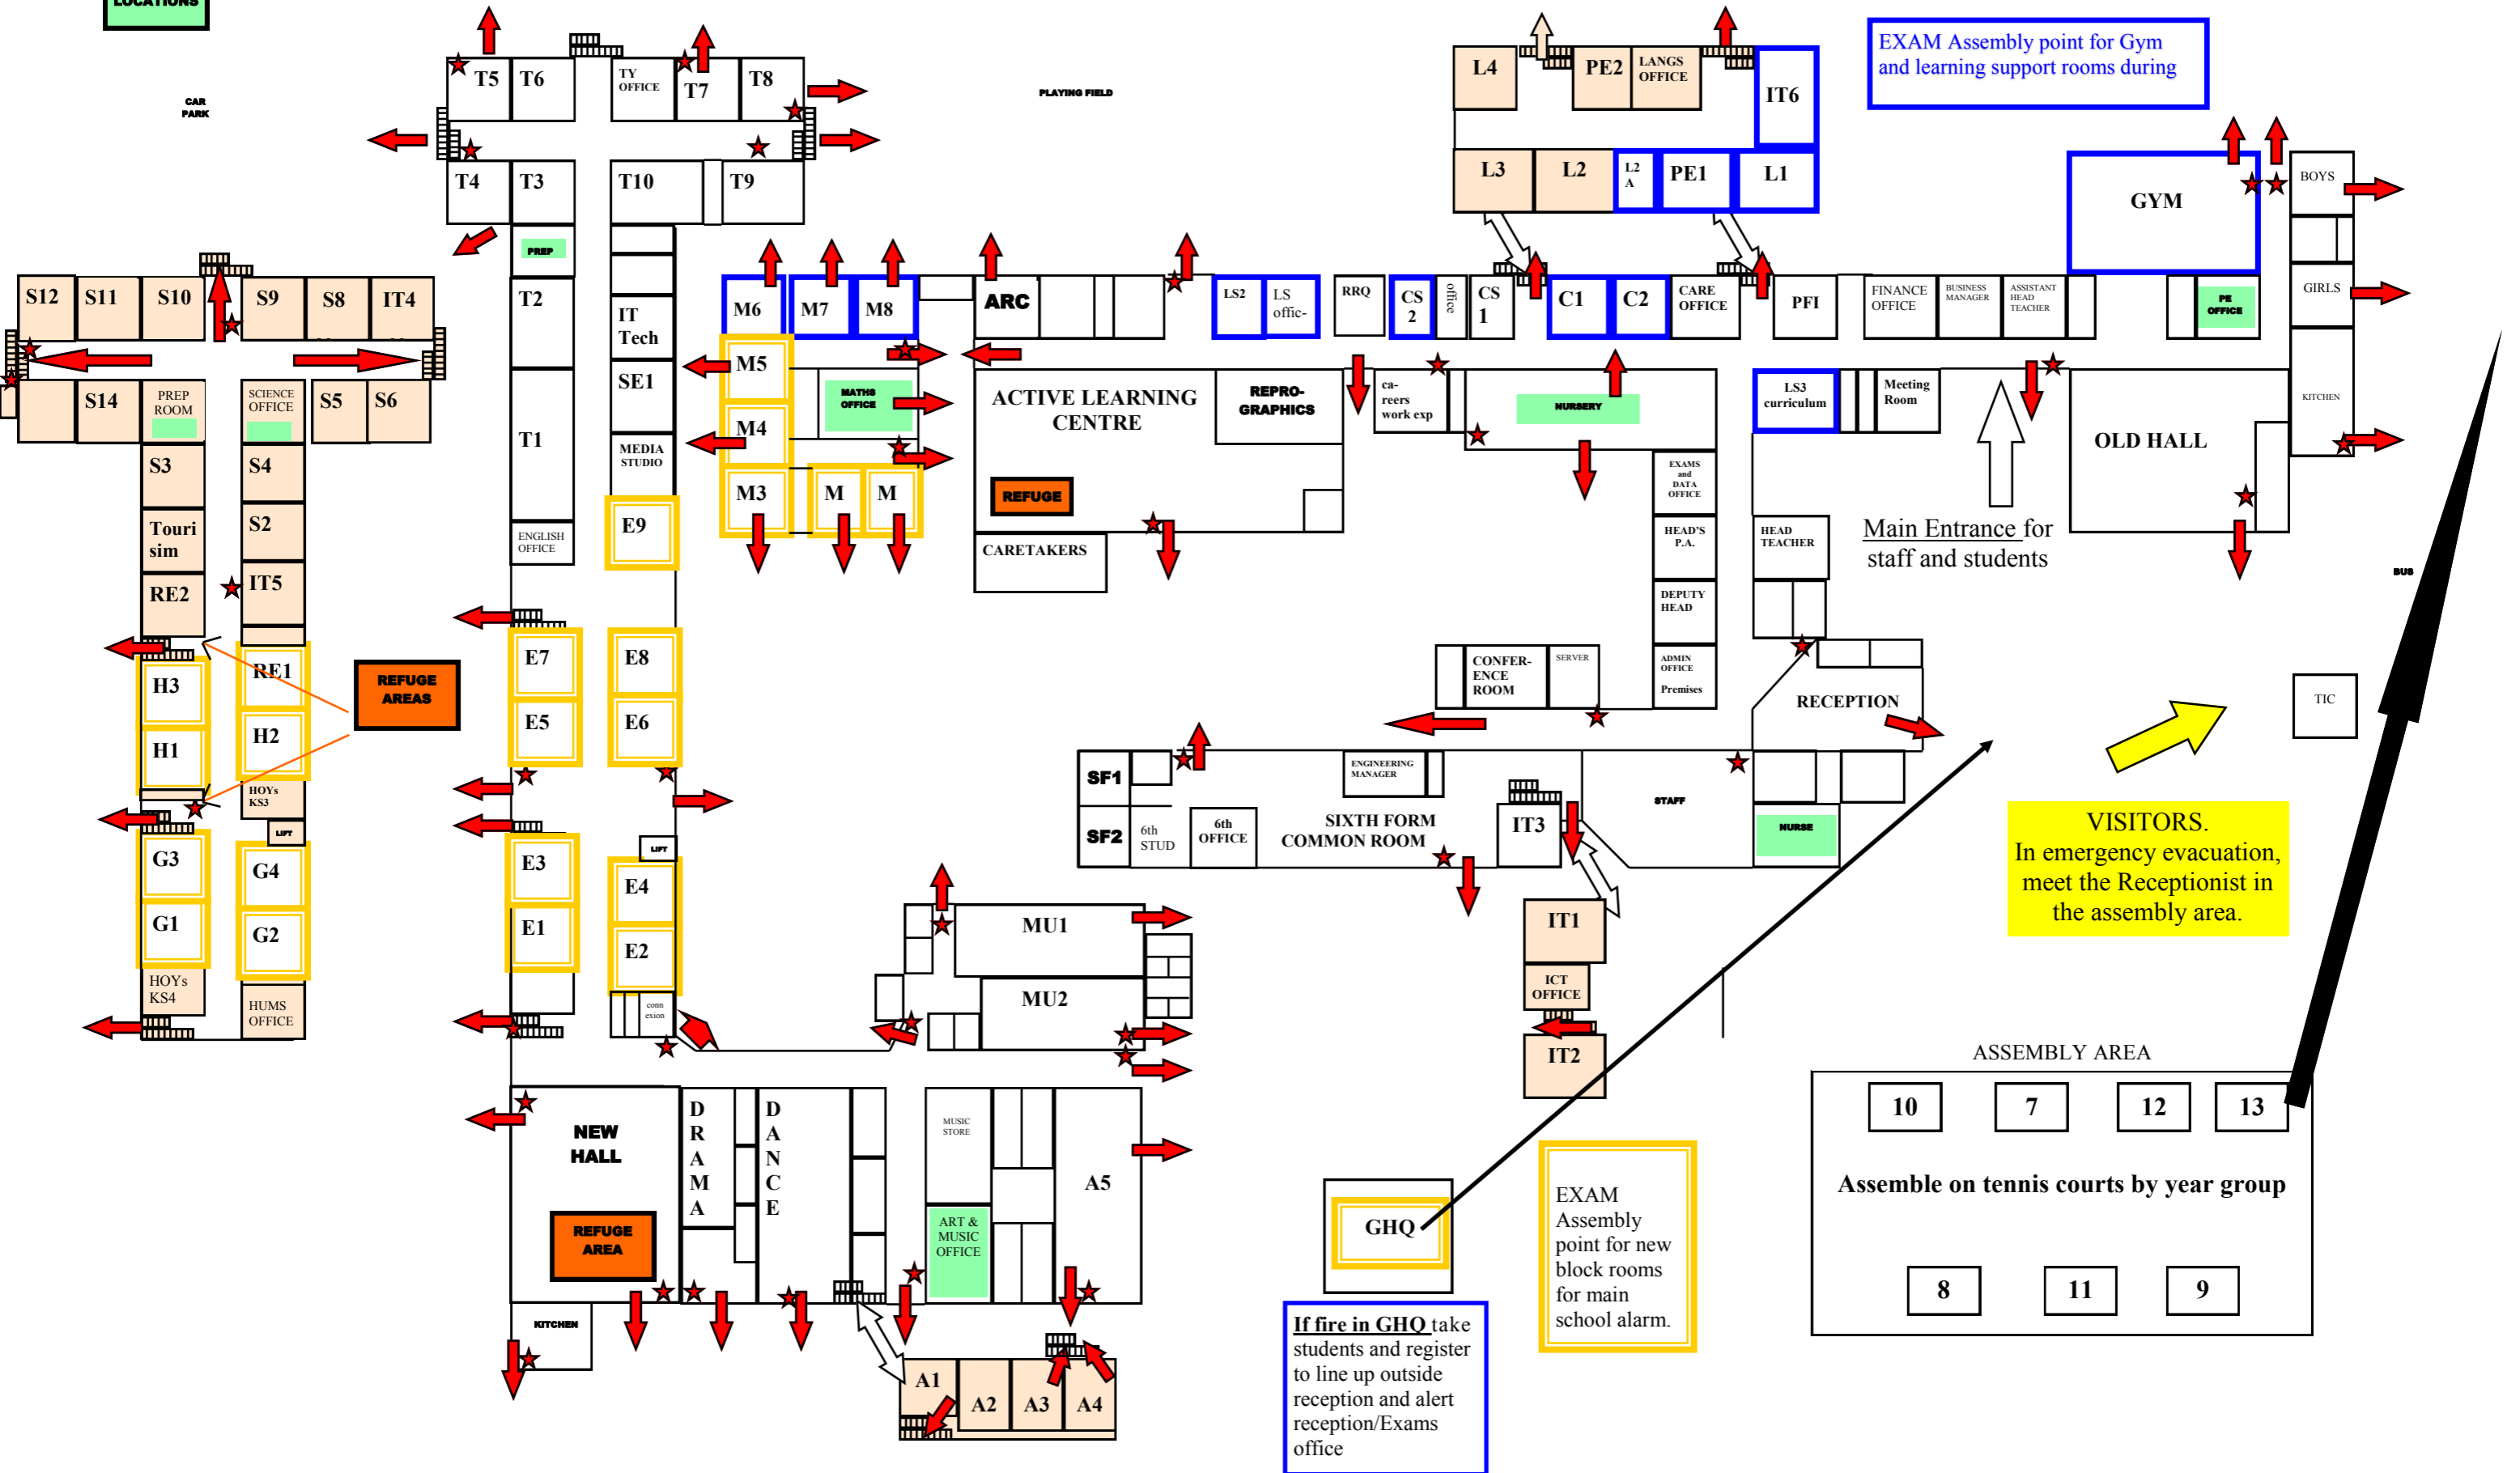

★ fire-bell push

S7 room on upper floor

→ fire exit

REFUGE refuge areas are only for persons unable to leave the building

IST AID KIT LOCATIONS

EXAM EVACUATION ROUTES, REFUGE AREAS, 1ST AID AND ASSEMBLY AREA

Sep 2008

EXAM Assembly point for Gym and learning support rooms during

Main Entrance for staff and students

VISITORS. In emergency evacuation, meet the Receptionist in the assembly area.

GHQ
If fire in GHQ take students and register to line up outside reception and alert reception/Exams office

EXAM Assembly point for new block rooms for main school alarm.